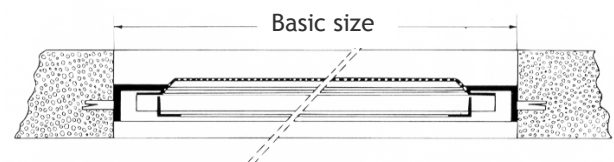

Metal Products

Steel Basement Windows (single and double wing)

BRISTA steel basement windows are available as single or double winged version. All steel basement windows are delivered hot-dip galvanized. The glass wings are equipped with single pane safety glass and supported by brass bands.

Another advantage: The glass and mesh wings of BRISTA steel basement windows are removable prior to installation and can be mounted to the left as well as to the right. - For even more flexibility and easy handling.

At an additional charge we also offer you custom sizes.

Please state the slinging configuration with your order. You can choose between two types:

1. Internal Stop = IA

(normal version) with protruding frame end as an anchor.