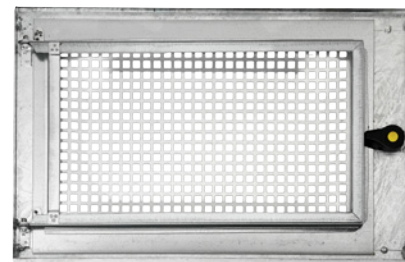

Metal Products

Steel Basement Windows (single and double wing)

BRISTA steel basement windows are available as single or double winged version. All steel basement windows are delivered hot-dip galvanized. The glass wings are equipped with single pane safety glass and supported by brass bands.

Another advantage: The glass and mesh wings of BRISTA steel basement windows are removable prior to installation and can be mounted to the left as well as to the right. - For even more flexibility and easy handling.

At an additional charge we also offer you custom sizes.

Please state the slinging configuration with your order. You can choose between two types:

1. Internal Stop = IA

(normal version) with protruding frame end as an anchor.