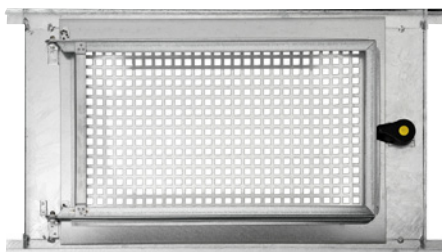

Metal Products

Steel Basement Windows (single and double wing)

BRISTA steel basement windows are available as single or double winged version. All steel basement windows are delivered hot-dip galvanized. The glass wings are equipped with single pane safety glass and supported by brass bands.

Another advantage: The glass and mesh wings of BRISTA steel basement windows are removable prior to installation and can be mounted to the left as well as to the right. - For even more flexibility and easy handling.

At an additional charge we also offer you custom sizes.

Please state the slinging configuration with your order. You can choose between two types:

1. Internal Stop = IA

(normal version) with protruding frame end as an anchor.